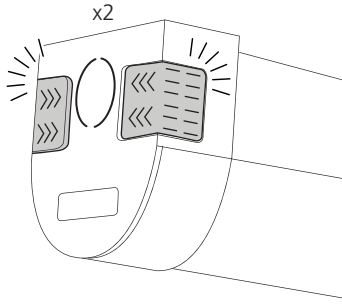

6d 220-240V~+ + DALI

Total Max. 10A

START Batten self Test Emergency kit
0048987

7

8

! CCT / Light Output

START Batten self Test Emergency kit

0048987