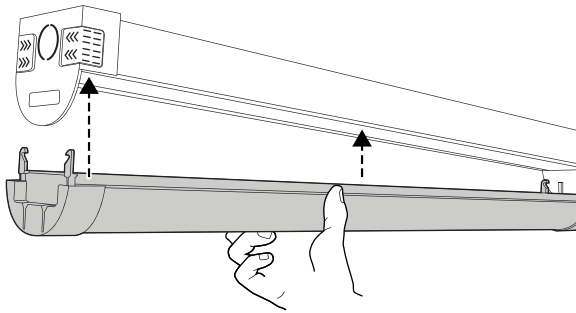

6d 220-240V~+ + DALI

Total Max. 10A

START Batten self Test Emergency kit
0048987

7

8

! CCT / Light Output

START Batten self Test Emergency kit

0048987