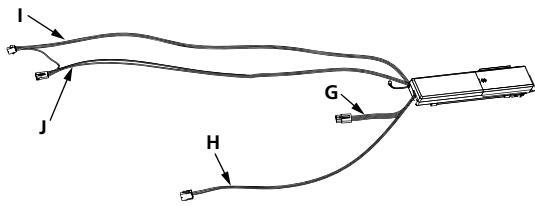

START Batten self Test Emergency kit

0048987

0°C $\rightarrow$ +40°C