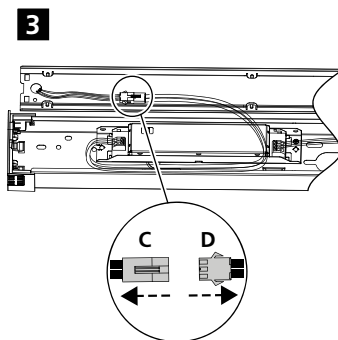

START Batten self Test Emergency kit

0048987

0°C $\rightarrow$ +40°C

LED Colour	Status	Flashing		COMMENT
		ON	OFF	
Green	●	∞	-	Battery Connected and Charging
	☀	0.1 sec	0.1 sec	Functional Test in Progress
	☀	1.0 sec	1.0 sec	Duration Test in Progress
Red	●	∞	-	Lamp Fault
	☀	1.0 sec	1.0 sec	Battery Needs Replacing
	☀	0.1 sec	0.1 sec	Battery Fault
	●	-	∞	Emergency Mode

1 ⚡ 220-240V ~+ ⚡

2

3

4

5

6 ⚡

7

8

9

10

11

12