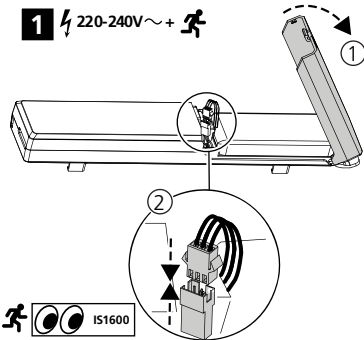

LED Colour	Status	Flashing		COMMENT
		ON	OFF	
Green	●	∞	-	Battery Connected and Charging
	☀	0.1 sec	0.1 sec	Functional Test in Progress
	☀	1.0 sec	1.0 sec	Duration Test in Progress
Red	●	∞	-	Lamp Fault
	☀	1.0 sec	1.0 sec	Battery Needs Replacing
	☀	0.1 sec	0.1 sec	Battery Fault
	●	-	∞	Emergency Mode

1 ⚡ 220-240V ~+ ⚡