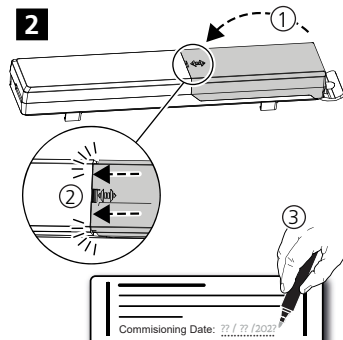

START Batten self Test Emergency kit

0048987

0°C $\rightarrow$ +40°C

LED Colour	Status	Flashing		COMMENT
		ON	OFF	
Green	●	∞	-	Battery Connected and Charging
	☀	0.1 sec	0.1 sec	Functional Test in Progress
	☀	1.0 sec	1.0 sec	Duration Test in Progress
Red	●	∞	-	Lamp Fault
	☀	1.0 sec	1.0 sec	Battery Needs Replacing
	☀	0.1 sec	0.1 sec	Battery Fault
	●	-	∞	Emergency Mode

1 ⚡ 220-240V ~+ ⚡

2

3

4

5

6 ⚡

7

8

9

10

11

12