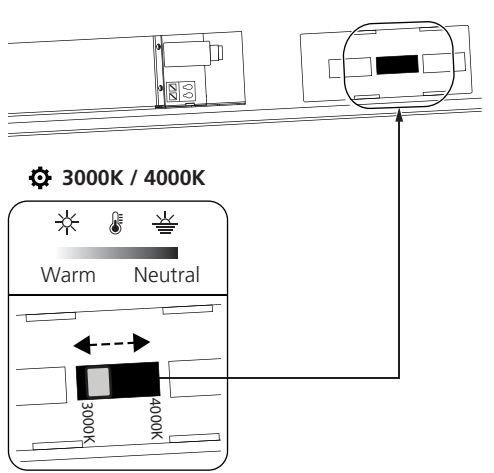

6d 220-240V~+ + DALI

Total Max. 10A

START Batten self Test Emergency kit
0048987

7

8

! CCT / Light Output

START Batten self Test Emergency kit

0048987